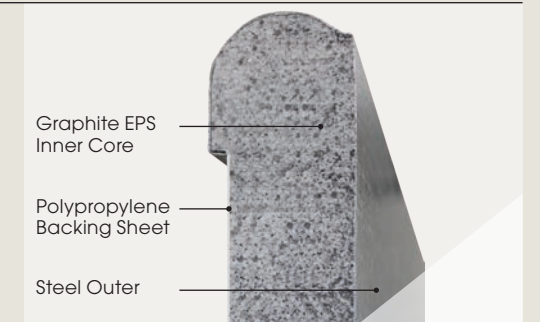

INSUL-SHIELD

Insul-Shield™ offers excellent heat and noise insulation technology and is a smart choice if you live in a busy area or use your garage for more than parking your vehicle.