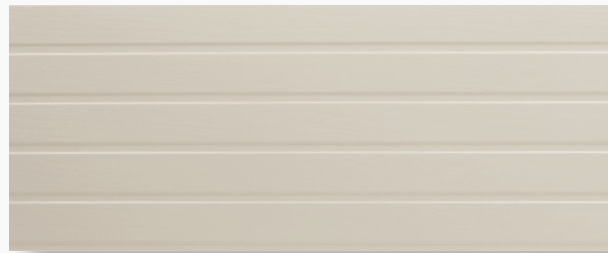

Turino
(only available on Paneliff® Icon™)