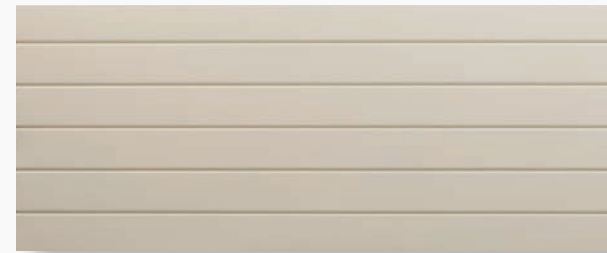

MODERN STRAIGHT LINE

Clean, sharp lines for a fresh modern look suited to a range of home styles.

Seville

Turino
(only available on Paneliff® Icon™)

Madrid
(only available on Paneliff® Icon™)

Paneliff® Seville in Knotwood™ Red Gum