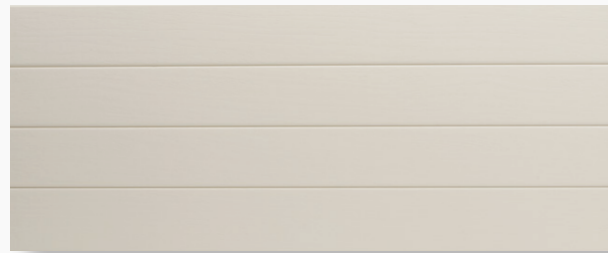

MODERN STRAIGHT LINE

Clean, sharp lines for a fresh modern look suited to a range of home styles.

Seville