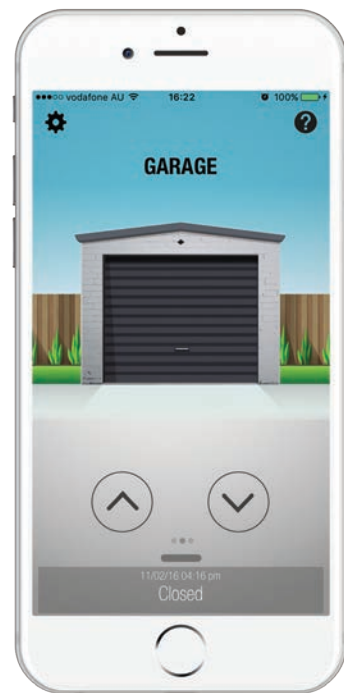

Includes:
2 x Tri-Tran™ Premium Remote Controls and Wall Mount Remote Control

Controll-A-Door Prodigy® opener

b&d Controll-A-Door®

Australians have trusted B&D's garage door automation products for decades. Our latest Controll-A-Door® range builds on our rich heritage by combining smooth and reliable operation with a range of features that help protect your family and belongings.

Refer to B&D® Automation brochure for detailed specifications.

smart phone control kit.

Have you ever wondered if you have left the garage door open after leaving the house? Problem solved! Our smart phone control kit takes garage door control to the next level by allowing you to monitor and control your garage door while you're at home or away from home!*

Available as an optional extra on all B&D Controll-A-Door® openers.

Scan this QR code to view the video

B&D® Smart Hub

* Subject to cellular and WiFi connection and availability.
** Kit includes Smart Hub and accessories. Phone not included.