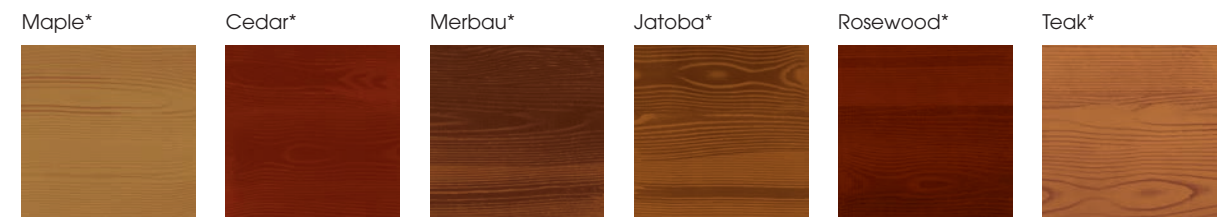

Timber Coat™ is only available on Modern and Modern Straight Line designs.