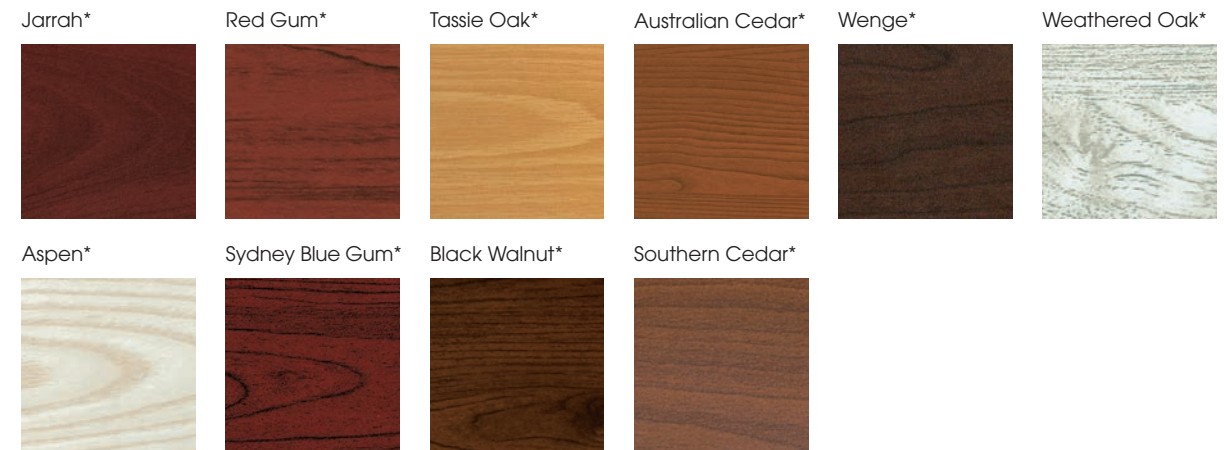

Knotwood™ is only available on Seville & Torino designs.

Timber Coat™

Choose from six great hard-wearing finishes, specially developed to provide the natural look of timber on high quality steel, at an affordable price.