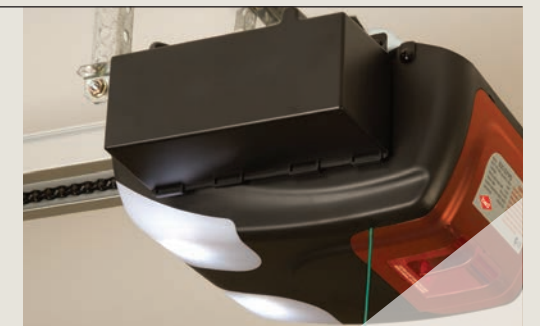

RECHARGEABLE BATTERY BACK UP

If power supply to the opener is broken, the door will still be operational with the rechargeable battery back up.